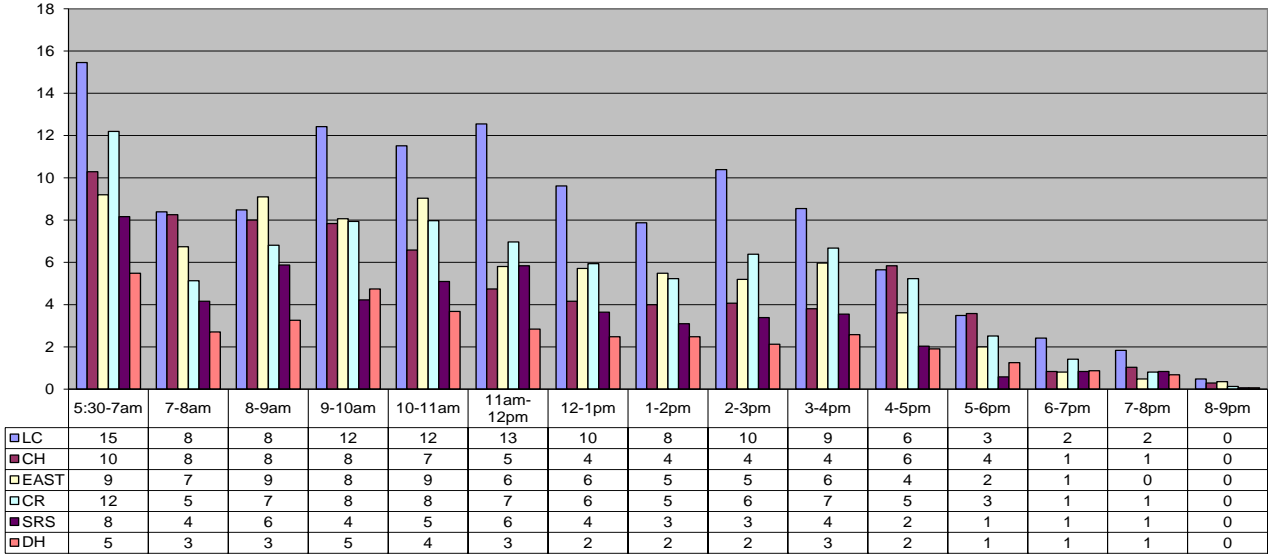

Dec 2022 Fitness Room Use By Hour

Average - All Fitness by: Hr	61	35	42	45	44	39	32	28	32	31	24	13	7	6	1
Visits	LC	CH	EAST	CR	SRS	DH	Total (All CTRS)								
Tot Month	3692	2273	2404	2521	1593	1152	13635								
v Per Day	119.1	73.3	77.5	81.3	51.4	37.2	439.8								
Av Hr	7.7	4.7	5.0	5.2	3.3	2.4	28.4								